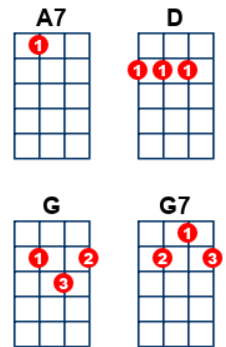

Johnny B Goode

key:D, artist:Chuck Berry writer:Chuck Berry

Chuck Berry - https://www.youtube.com/watch?v=IVy8tz54_JA

Intro: [D]

[G] [D] [A7]. [G7]. [D]. [A7]

Deep [D] down in Louisiana close to New Orleans
Way [D] back up in the woods among the evergreens
There [G] stood a log cabin made of earth and wood
Where [D] lived a country boy named Johnny B. Goode
Who [A7] never ever learned to read or [G7] write so well, but he
could [D] play the UKULELE like a [A7] ringin' a bell. Go...o...

CHORUS

[D] Go go, Johnny go go
[D] Go go Johnny go go
[G] Go go Johnny go go
[D] Go go Johnny go go [A7] go [G7]
Johnny B. [D] Goode... [A7]

He used to [D] put his UKULELE in a gunny sack
and [D] sit beneath the trees by the railroad track.
The [G] engineers could see him sitting in the shade
[D] Strummin' to the rhythm that the drivers made
[A7] People passing by... would [G7] stop and say
Oh [D] my but that little country boy can [A7] play. Go...o...

CHORUS

instrumental (as intro - over a verse)

His [D] mother told him "someday you will be a man"
And [D] you will be the leader of a big ole' band
[G] People will be coming from miles around
to [D] hear your UKULELE till the sun go down
[A7] Maybe someday your name will [G7] be in lights
Sayin' [D] 'Johnny B. Goode to [A7] night'. Go...o...