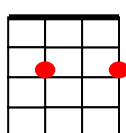

Intro: (2, 3, 4 &) slur up from second fret to:

[Fmaj7] [Em7] [Fmaj7] [Em7]

[Fmaj7] Ground control to Major [Em7] Tom

[Fmaj7] Ground control to Major [Em7] Tom:

[Am] Take your [Am7] protein pills and [D7] put your helmet on

[C] This is Major Tom to ground con- [E7] trol,

I'm stepping through the [F] door

And I'm [Fm] floating in the [C] most-ah peculiar [F] way

And the [Fm] stars look very [C] different to- [F] day

Fmaj7

Em7

Bbmaj7

For [Fmaj7] here am I [Em7] sitting in a tin can,
[Fmaj7] far above the [Em7] world
[Bbmaj7] Planet Earth is [Am] blue and there's [G] nothing I
can [F] do 2, 3, 4

[C] [F] [G] [A] {clap!} [A] {clap!}

[C] [F] [G] [A] {clap!} [A] {clap!}

[C] [F] [G] [A] {clap!} [A] {clap!}

[C] [F] [G] [A] {clap!} [A] {clap!}

Slur up from second fret to:

[Fmaj7] [Em7] [A] [C] [D] [E] [E] [E] [E] *

*And remember to use the Bb shape on 3rd, 5th and 7th fret for
the C D E