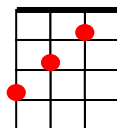

Intro: (2, 3, 4 &) slur up from second fret to:

[Fmaj7] [Em7] [Fmaj7] [Em7]

[Fmaj7] Ground control to Major [Em7] Tom

[Fmaj7] Ground control to Major [Em7] Tom:

[Am] Take your [Am7] protein pills and [D7] put your helmet on

[C] This is Major Tom to ground con- [E7] trol,

I'm stepping through the [F] door

And I'm [Fm] floating in the [C] most-ah peculiar [F] way

And the [Fm] stars look very [C] different to- [F] day

Fmaj7

Em7

Bbmaj7

For [Fmaj7] here am I [Em7] sitting in a tin can,
[Fmaj7] far above the [Em7] world
[Bbmaj7] Planet Earth is [Am] blue and there's [G] nothing I
can [F] do 2, 3, 4

[C] [F] [G] [A] {clap!} [A] {clap!}

[C] [F] [G] [A] {clap!} [A] {clap!}

[C] [F] [G] [A] {clap!} [A] {clap!}

[C] [F] [G] [A] {clap!} [A] {clap!}

Slur up from second fret to:

[Fmaj7] [Em7] [A] [C] [D] [E] [E] [E] [E] *

*And remember to use the Bb shape on 3rd, 5th and 7th fret for
the C D E