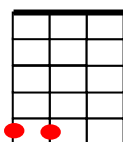

Intro: (2, 3, 4 &) slur up from second fret to:

[Fmaj7] [Em7] [Fmaj7] [Em7]

[Fmaj7] Ground control to Major [Em7] Tom

[Fmaj7] Ground control to Major [Em7] Tom:

[Am] Take your [Am7] protein pills and [D7] put your helmet on

...and wait for it... 2, 3, 4

[C] This is ground control to Major [E7] Tom,

You've really made the [F] grade!

And the [Fm] papers want to [C] know whose shirts you [F] wear

Now it's [Fm] time to leave the [C] capsule if you [F] dare

[C] This is Major Tom to ground con- [E7] trol,

I'm stepping through the [F] door

And I'm [Fm] floating in the [C] most-ah peculiar [F] way

And the [Fm] stars look very [C] different to- [F] day

Fmaj7

Em7

Bbmaj7

[C] [F] [G] [A] {clap!} [A] {clap!}

[C] [F] [G] [A] {clap!} [A] {clap!}

Slur up from second fret to:

[Fmaj7] [Em7] [A] [C] [D] [E] [E] [E] [E] *

*And remember to use the Bb shape on 3rd, 5th and 7th fret for
the C D E