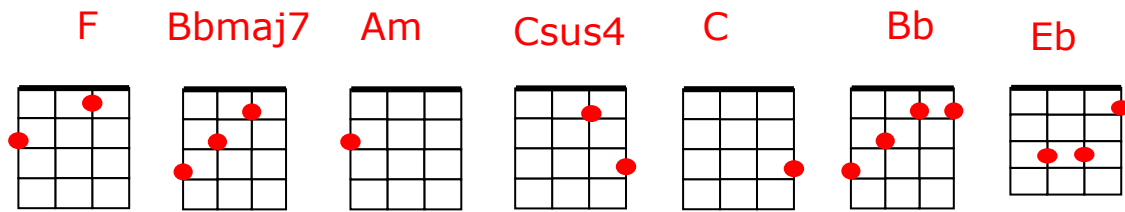

# Make Your Own Kind of Music

Recorded by Cass Elliot in 1969. Written by Barry Mann and Cynthia Weil. Also recorded in 2018 by Paloma Faith for a Skoda advert.

Intro: [F] with some twiddles

[F] Nobody can [Bbmaj7] tell you  
[F] There's only one [Bbmaj7] song worth singing  
[F] They may try and [Bbmaj7] sell you  
Cuz it [Am] hangs them up  
To [Bb] see someone like [Csus4] you [C]

Chorus:

But you gotta [F] make [Am] your [Bb] own kind of [Csus4] mus- [C] ic  
[F] Sing [Am] your [Bb] own special [Csus4] song [C]  
[F] Make [Am] your [Bb] own kind of [Csus4] mus- [C] ic  
[Bb] Even if nobody else sings a- [Csus4] long [C]

[F] You're gonna be [Bbmaj7] nowhere  
[F] The loneliest [Bbmaj7] kind of lonely  
[F] It may be rough [Bbmaj7] going  
Just to [Am] do your thing's the [Bb] hardest thing to [Csus4] do [C]

Chorus

Bridge:

And another chorus, finishing with the BURPtastic outro:

Sing your own special [Eb] song... [Bb]

*Ral:* Your own special [F]X song