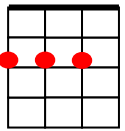

Rocket Man

Elton John and Bernie Taupin

Em7

A9

C

G

Am

Am7

D

A7

[Em7] She packed my bags last night, pre- [A9] flight
[Em7] Zero hour, nine A [A9] M
[C] And I'm gonna be [G] high-igh [Am] -i-i-igh [Am7] as a kite
by [D] then
[Em7] I miss the earth so much, I [A9] miss my wife
[Em7] It's lonely out in [A9] space
[C] On such a [G] ti-i-- [Am] i-i-imeless flight [Am7] [D]

Chorus x2:

[G] And I think it's gonna be a long long [C] time
'Til touchdown brings me 'round again to [G] find
I'm not the man they think I am at [C] home
Oh no, no, [G] no, I'm a [A7] rocket man
[C] Rocket man, burnin' out his fuse up [G] here alone ... [C]

[Em7] Mars ain't the kinda place to [A9] raise your kids
[Em7] In fact it's cold as [A9] hell
[C] And there's no one [G] there to [Am] raise them [Am7]
if you [D] did
[Em7] And all this science, I don't [A9] understand
[Em7] It's just my job five days a [A9] week
Rocket [C] ma- [G] a-a-a [Am] a-a-an [Am7] rocket [D] man