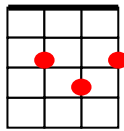

Rocket Man

Elton John and Bernie Taupin

Em7

A9

C

G

Am

Am7

D

A7

[Em7] She packed my bags last night, pre- [A9] flight
[Em7] Zero hour, nine A [A9] M
[C] And I'm gonna be [G] high-igh [Am] -i-i-igh [Am7] as a kite
by [D] then
[Em7] I miss the earth so much, I [A9] miss my wife
[Em7] It's lonely out in [A9] space
[C] On such a [G] ti-i-- [Am] i-i-imeless flight [Am7] [D]

Chorus x2:

[G] And I think it's gonna be a long long [C] time
'Til touchdown brings me 'round again to [G] find
I'm not the man they think I am at [C] home
Oh no, no, [G] no, I'm a [A7] rocket man
[C] Rocket man, burnin' out his fuse up [G] here alone ... [C]

[Em7] Mars ain't the kinda place to [A9] raise your kids
[Em7] In fact it's cold as [A9] hell
[C] And there's no one [G] there to [Am] raise them [Am7]
if you [D] did
[Em7] And all this science, I don't [A9] understand
[Em7] It's just my job five days a [A9] week
Rocket [C] ma- [G] a-a-a [Am] a-a-an [Am7] rocket [D] man