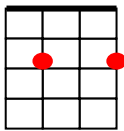

Rocket Man

Elton John and Bernie Taupin

Em7

A9

C

G

Am

Am7

D

A7

[Em7] She packed my bags last night, pre- [A9] flight
[Em7] Zero hour, nine A [A9] M
[C] And I'm gonna be [G] high-igh [Am] -i-i-igh [Am7] as a kite
by [D] then
[Em7] I miss the earth so much, I [A9] miss my wife
[Em7] It's lonely out in [A9] space
[C] On such a [G] ti-i-- [Am] i-i-imeless flight [Am7] [D]

Chorus x2:

[G] And I think it's gonna be a long long [C] time
'Til touchdown brings me 'round again to [G] find
I'm not the man they think I am at [C] home
Oh no, no, [G] no, I'm a [A7] rocket man
[C] Rocket man, burnin' out his fuse up [G] here alone ... [C]

[Em7] Mars ain't the kinda place to [A9] raise your kids
[Em7] In fact it's cold as [A9] hell
[C] And there's no one [G] there to [Am] raise them [Am7]
if you [D] did
[Em7] And all this science, I don't [A9] understand
[Em7] It's just my job five days a [A9] week
Rocket [C] ma- [G] a-a-a [Am] a-a-an [Am7] rocket [D] man