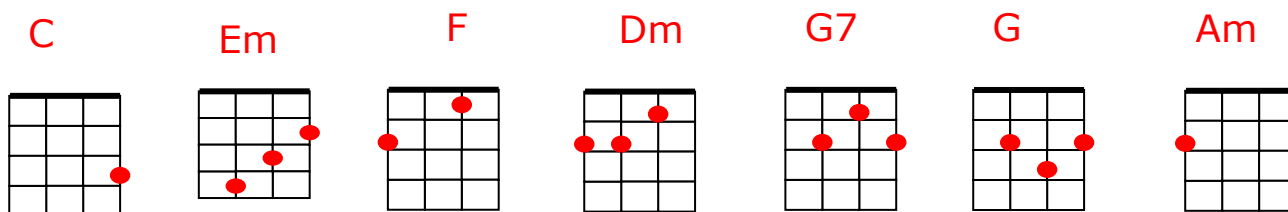

This Old Heart of Mine

The Isley Brothers, written by Holland-Dozier-Holland & Sylvia Moy

Intro: [C] / / / [Em] / / / [F] / [Em] / [Dm] / [G7] /
[C] / / / [Em] / / / [F] / [Em] / [Dm] /

Ooh, [G7] this old [C] heart of mine, been broke a [Em] thousand times,
Each time you [F] break away, [Em] I fear you've [Dm] gone to stay [G7]
Lonely [C] nights that come, memor- [Em] ies that flow,
Bringing you [F] back again, [Em] hurting me [Dm] more and [G7] more.
[Dm] Maybe it's [G] my mistake, to show this [Em] love I feel in- [Am] side
[Dm] 'Cos each day that [G] passes by;
You've [Dm] got me never [Em] knowin' if I'm [F] comin' or [G7] goin', but I...

[C] I love you, [Em] this old [F] heart [Em] darling, is [Dm] weak for [G7]
you.

[C] I love you, [Em] yes I [F] do, [Em] yes I [Dm] do [G7]

These old [C] arms of mine miss having [Em] you around,
Make these [F] tears inside, [Em] start [Dm] falling [G7] down.
[Dm] Always with [G] half a kiss, you re- [Em] mind me of what I [Am] miss
[Dm] Though I try to con- [G] trol myself,
Like a [Dm] fool I start [Em] grinnin' 'cos my [F] head starts [G7] spinnin',
'cos I...

[C] I love you, [Em] this old [F] heart [Em] darling, is [Dm] weak for [G7] you
[C] I love you, [Em] yes I [F] do, [Em] yes I [Dm] do [G7]

I try [C] hard to hide my [Em] hurt inside,
This old [F] heart of mine [Em] always [Dm] keep me cryin' [G7]
The way you're [C] treatin' me leaves me in- [Em] complete,
You're [F] here for the [Em] day, [Dm] gone for the [G7] week
[Dm] But if you leave me a [G] hundred times,
A [Em] hundred times, I'll take you [Am] back
[Dm] I'm yours when- [G] ever you want me,
I'm [Dm] not too proud to [Em] shout it, [F] tell the world a- [G7] bout it, 'cos
I...

Outro (x 4): [C] I love you, [Em] this old [F] heart [Em] darling, is [Dm] weak
for [G7] you (last time: resolve to [C])